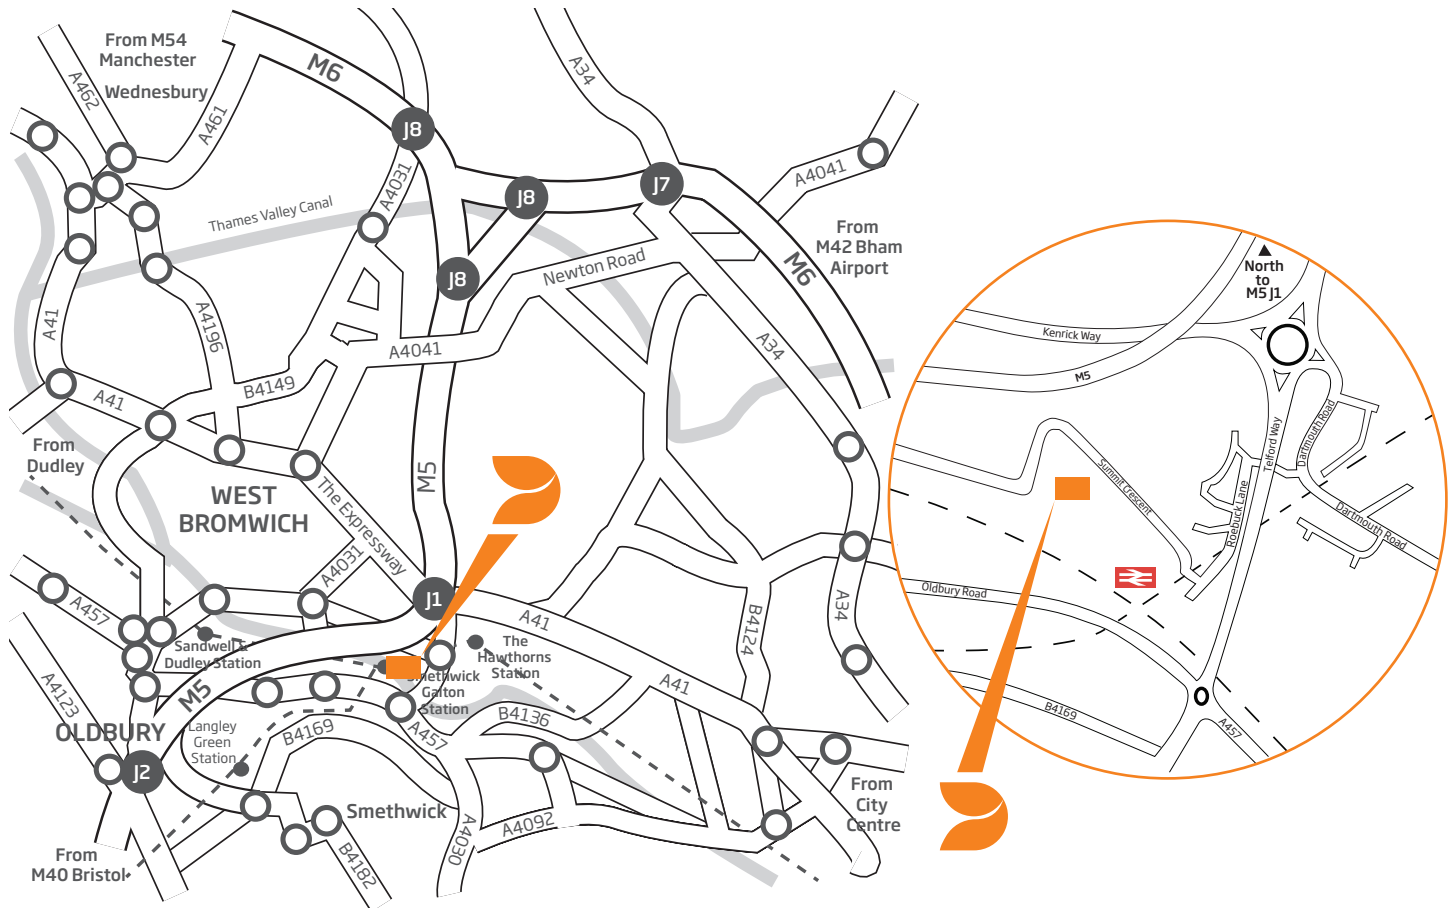

Packaging Division

Unit 5
Summit Crescent
Smethwick
West Midlands
B66 1BT

Tel: 0121 500 1470

Fax: 0121 500 1471

www.dsmithindustrial.co.uk

Directions

By Car from M5 J1 Southbound

- Leave the M5 at junction 1 and take the second exit at the roundabout onto the A4252 Kenrick Way.
- Continue to the next roundabout and take the first exit onto Dartmouth Road.
- Take the first Right onto Roebuck Lane (Signpost DPD).
- Take the second Right onto Summit Crescent.
We are situated 350 metres on the left hand side.

By Car from M5 J1 Northbound

- Leave the M5 at junction 1 and take the fifth exit at the roundabout onto the A4252, Kenrick Way.
- Continue to the next roundabout and take the first exit onto Dartmouth Road.
- Take the first Right onto Roebuck Lane (Signpost DPD).
- Take the second Right onto Summit Crescent.
We are situated 350 metres on the left hand side.

By Car from M6

- Leave the M6 at junction 8 (signposted The South West, Birmingham (W&S), West Bromwich & M5).
- Join the M5 Southbound.
- Follow directions "By Car from M5 J1 Southbound".

By Rail

- Smethwick Galton Bridge is the nearest railway station.
- On exiting the station onto Oldbury Road walk across the bridge and then take the first left onto Summit Crescent.
- We are situated 350 metres on the left hand side.
- For further information about train times and fares, please telephone National Rail Enquiries Line on 08457 48 49 50.