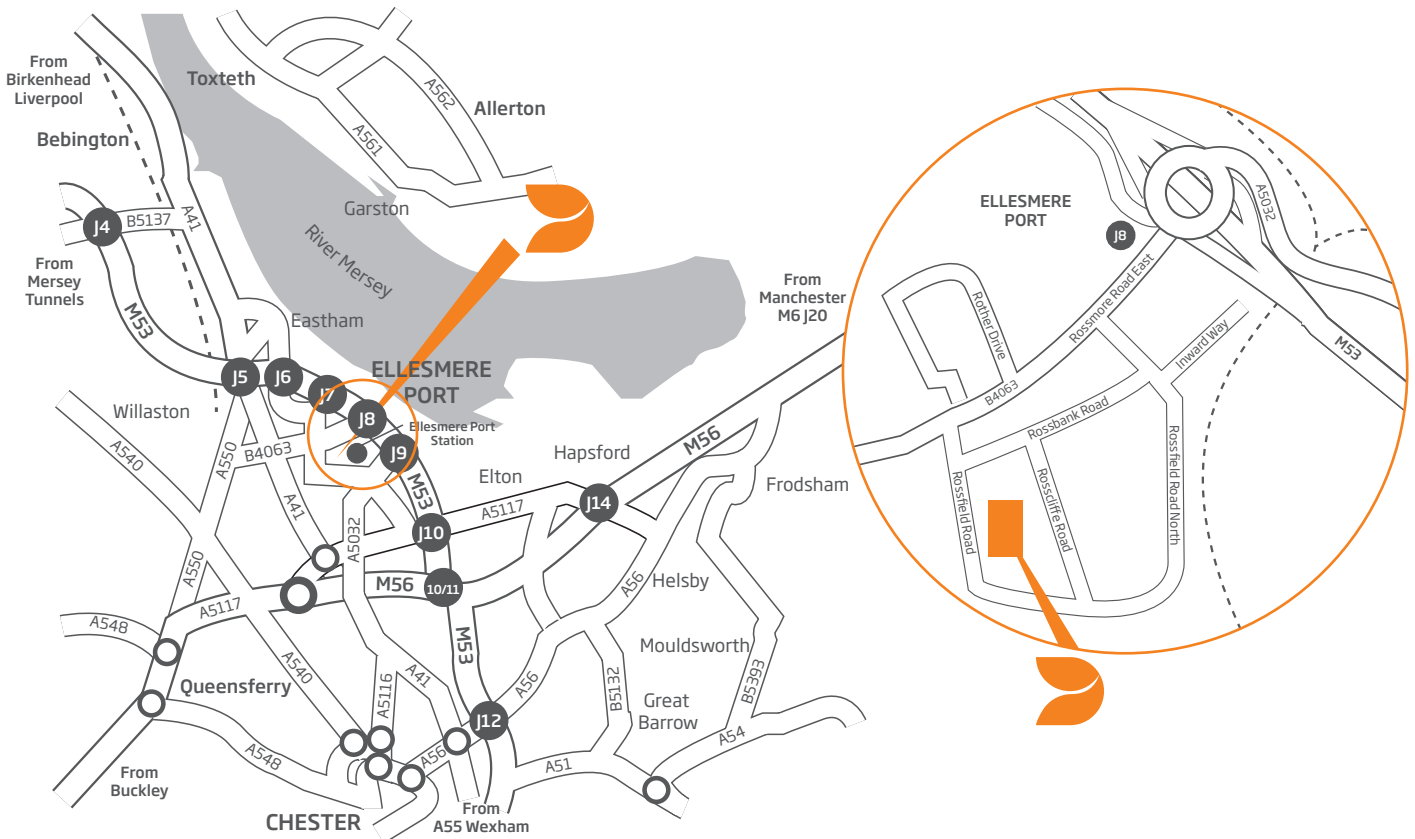

 **Packaging Division**  
Rossfield Road  
Rossmore Industrial Estate  
Ellesmere Port  
South Wirral  
CH65 3AW  
UK

## By Car from M56

- Leave the M56 at junction 15 and join the M53 to Birkenhead.
- Leave the M53 at junction 8 and at the roundabout at the end of the slip road take the first exit onto the B5463, Rossmore Road East.
- Take the second left onto Rossfield Road.
- We are situated on the left hand side.

## From Liverpool

- Leave Liverpool through the Kingsway Tunnel to Wallasey (Toll).
- Join the M53 towards Ellesmere Port.

- Leave the M53 at junction 8 and at the roundabout at the end of the slip road take the third exit onto the B5463, Rossmore Road East.
- Take the second left onto Rossfield Road.
- We are situated on the left hand side.

## By Rail

- Ellesmere Port is the nearest railway station.
- We are a short taxi ride from the station.
- For further information about train times and fares, please telephone National Rail Enquiries Line on 08457 48 49 50.